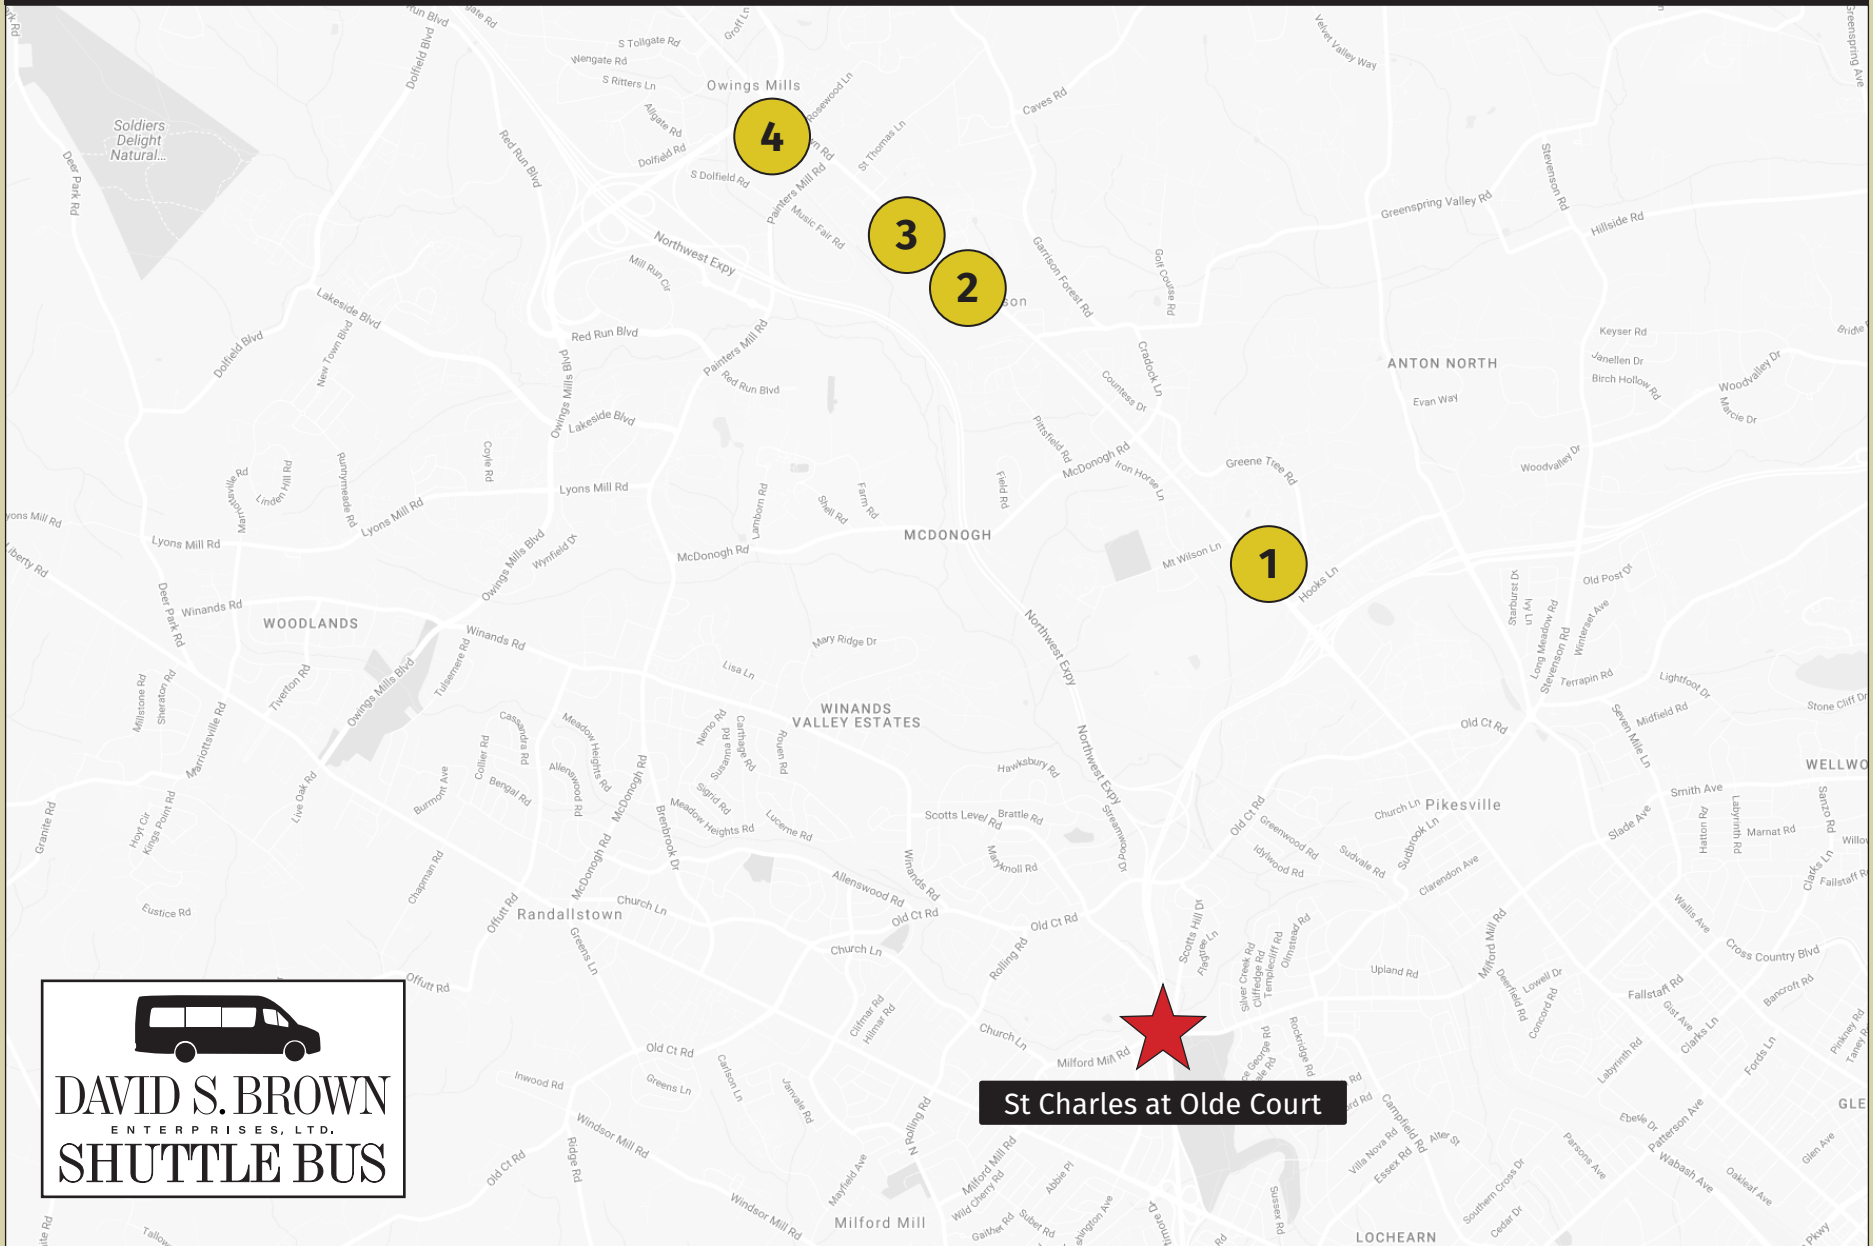

David S. Brown Enterprises Residential Shuttle Bus

1 Festival at Woodholme

2 Valley Centre

3 Walmart

4 Foundry Row